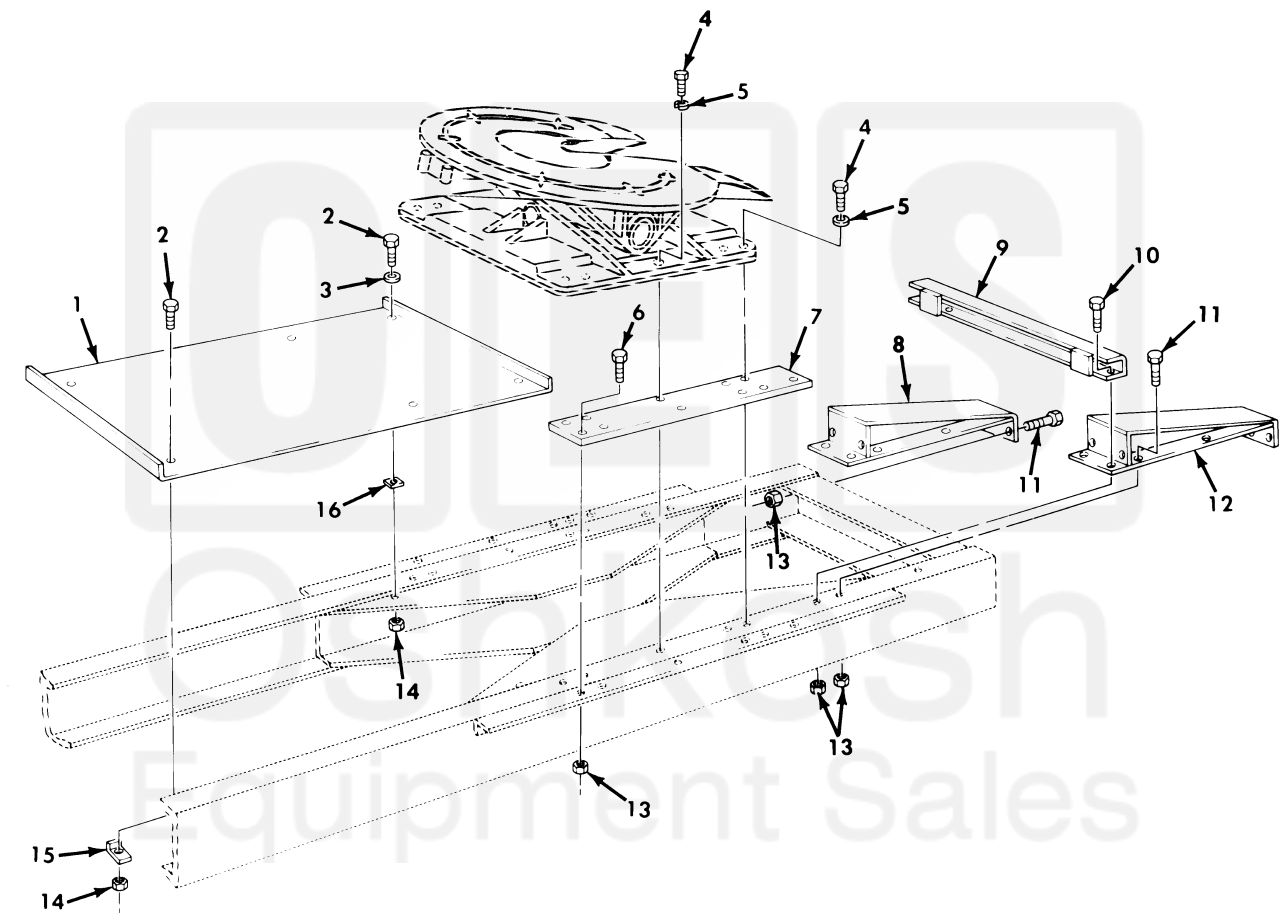

UNIT, DIRECT SUPPORT, AND GENERAL SUPPORT MAINTENANCE
REPAIR PARTS AND SPECIAL TOOLS LIST
TRUCK, 5-TON, 6X6, M809 SERIES TRUCKS (DIESEL)

Figure 241. Fifth Wheel Mounting and Related Parts.

(1) ITEM NO	(2) SMR CODE	(3) NSN	(4) CAGEC	(5) PART NUMBER	(6) DESCRIPTION AND USABLE ON CODE (UOC)	(7) QTY
GROUP 1506 FIFTH WHEEL						
FIG. 241 FIFTH WHEEL MOUNTING AND RELATED PARTS						
1	PAOZZ	2510-00-408-4652	19207	11658697	PLATE, MOUNTING, FIFT..... UOC: 634, 635	1
2	PAOZZ	5305-00-269-3240	80204	B1821BH038F150N	SCREW, CAP, HEXAGON H..... UOC: 634, 635	6
3	PAOZZ	5310-00-080-6004	96906	MS27183-14	WASHER, FLAT..... UOC: 634, 635	2
4	PAOZZ	5305-00-726-2550	80204	B1821BH063F175N	SCREW, CAP, HEXAGON H..... UOC: 634, 635	10
5	PAOZZ	5310-00-800-0695	96906	MS35335-39	WASHER, LOCK..... UOC: 634, 635	10
6	PAOZZ	5305-00-726-2553	80204	B1821BH063F250N	SCREW, CAP, HEXAGON H..... UOC: 634, 635	12
7	PAOZZ	5365-00-422-2017	19207	11608882	SPACER, FIFTH WHEEL..... UOC: 634, 635	2
8	PAOZZ	5340-00-740-9884	19207	7409884	PLATE WHEEL APPROAC..... UOC: 634, 635	1
9	PAOZZ	2510-01-027-0203	19207	8758365	CHANNEL, REINFORCING..... UOC: 634, 635	1
10	PAOZZ	5305-00-726-2552	80204	B1821BH063F225N	SCREW, CAP, HEXAGON H..... UOC: 634, 635	2
11	PAOZZ	5305-00-726-2551	80204	B1821BH063F200N	SCREW, CAP, HEXAGON H..... UOC: 634, 635	12
12	PFOZZ	5340-00-740-9883	19207	7409883	PLATE WHEEL APPROAC..... UOC: 634, 635	1
13	PAOZZ	5310-00-982-5009	96906	MS21045-10	NUT, SELF-LOCKING, HE..... UOC: 634, 635	14
14	PAOZZ	5310-00-814-0672	96906	MS51943-36	NUT, SELF-LOCKING, HE..... UOC: 634, 635	6
15	PAOZZ	2510-00-408-4642	19207	10883335	PLATE, RETAINING, FIF..... UOC: 634, 635	4
16	PAOZZ	5365-00-446-8770	19207	11658696	SPACER, PLATE..... UOC: 634, 635	2